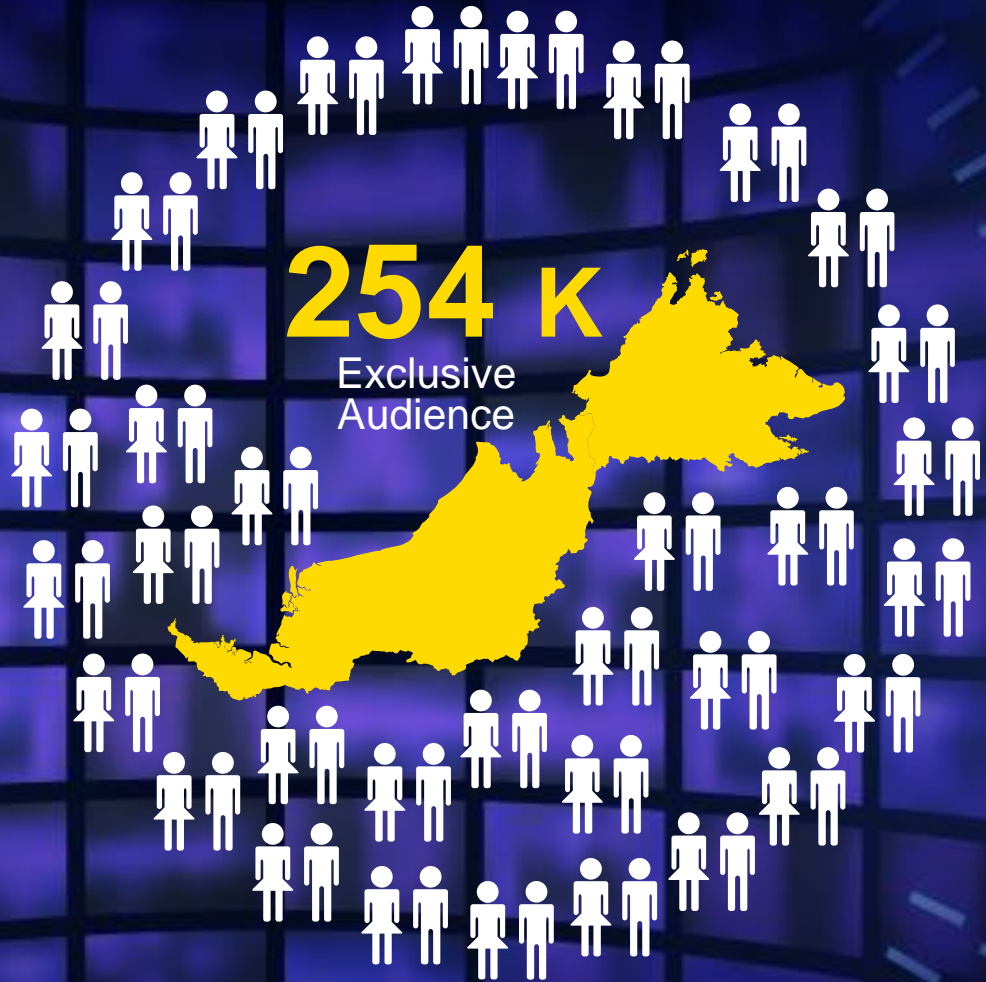

47 k

Listeners

65 k

Listeners

Our Brands Reach In Sarawak

157 k
Listeners

93 k
Listeners

128 k
Listeners

Our Brands Reach In Sarawak

Kuching and Miri

Kuching

100 K

Listeners

65 K

Listeners

95 K

Listeners

Miri

56 K

Listeners

28 K

Listeners

34 K

Listeners

Our Brands Exclusive Audience

Sabah Listenership

Cumulative Audience #('000)

Kota Kinabalu Listenership

Cumulative Audience #('000)

Sandakan Listenership

Cumulative Audience #('000)

Sarawak Listenership