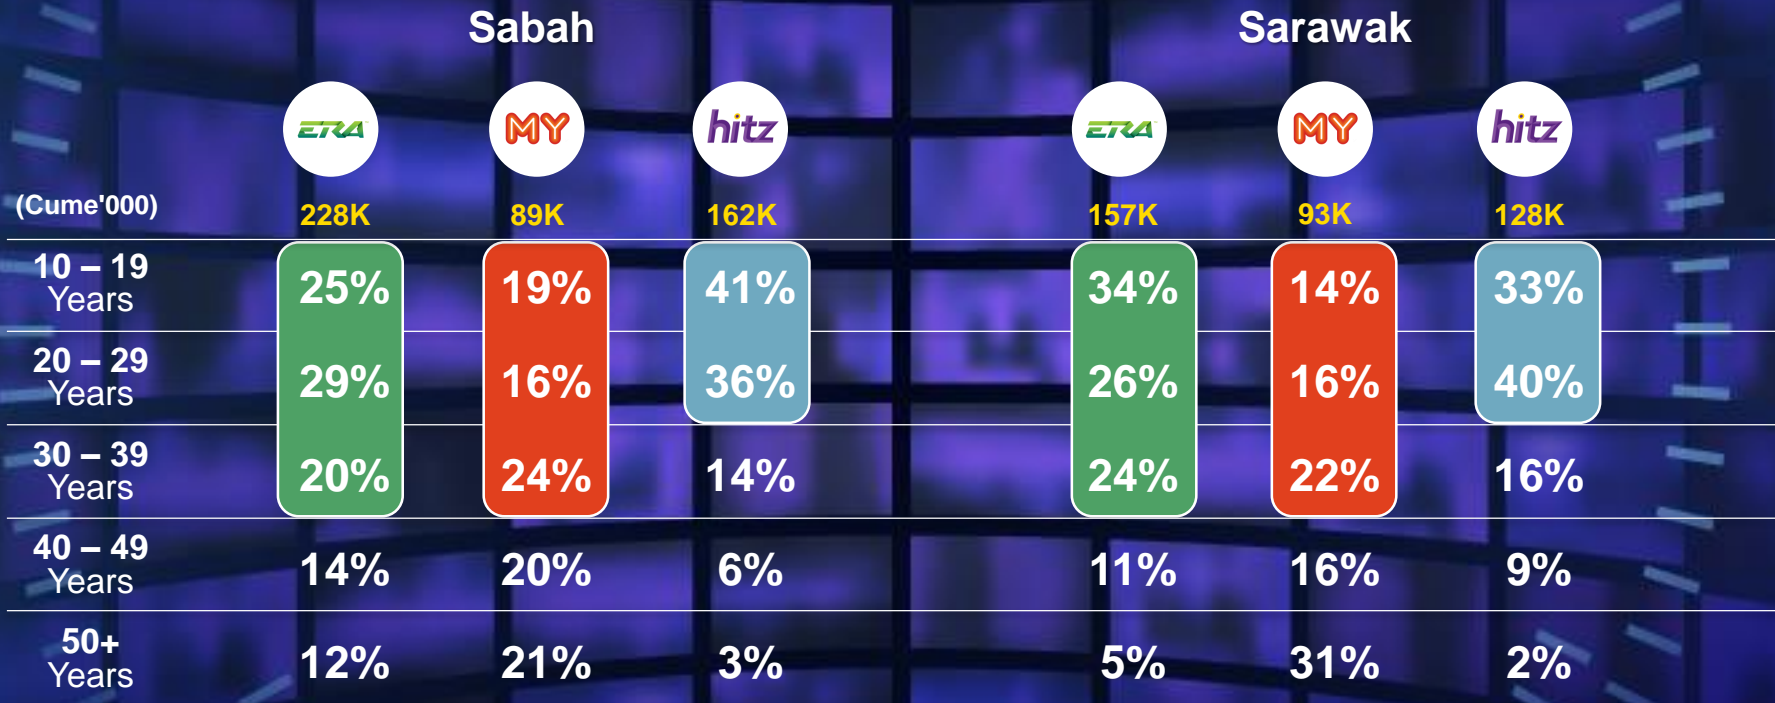

Our Brands Exclusive Audience

Sabah Listenership

Cumulative Audience #('000)

Kota Kinabalu Listenership

Cumulative Audience #('000)

Sandakan Listenership

Cumulative Audience #('000)

Sarawak Listenership

Cumulative Audience #('000)

Kuching Listenership

Cumulative Audience #('000)

Miri Listenership

Cumulative Audience #('000)

Our Brands

Sabah and Sarawak Demographics

Our Brands

Kota Kinabalu and Sandakan Demographics

Kota Kinabalu

Sandakan

Our Brand

Kuching and Miri Demographics

Kuching

Miri

Our Brands Total Reach for Malaysia

(‘000)

(‘000)

(‘000)

EM 385	EM 182	EM 291
PM 6,165	PM 1,977	PM 2,431
TOTAL 6,550	TOTAL 2,159	TOTAL 2,722

Cumulative Audience #('000)

**When Malaysians
aren't listening, we're
breaking the Internet.**

Sarawak Social Media