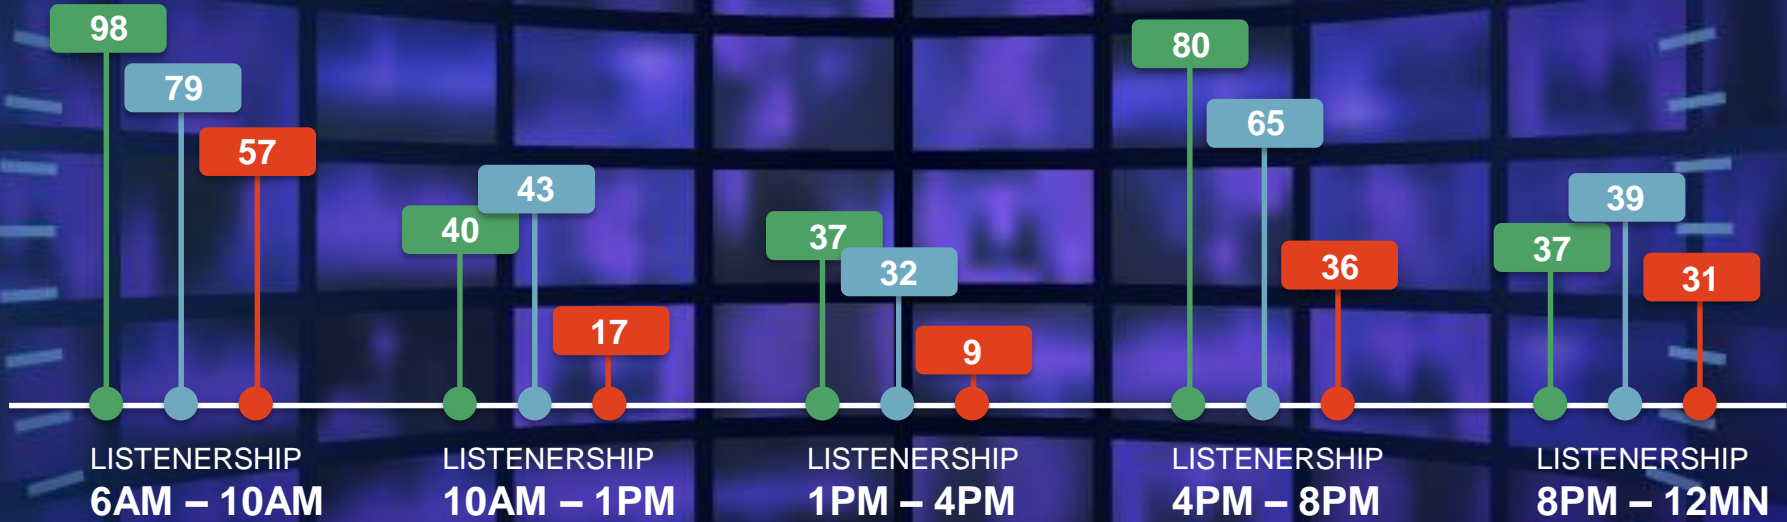

Our Brands Exclusive Audience

Sabah Listenership

Cumulative Audience #('000)

Kota Kinabalu Listenership

Cumulative Audience #('000)

Sandakan Listenership

Cumulative Audience #('000)

Sarawak Listenership

(‘000)

(‘000)

(‘000)

EM 385	EM 182	EM 291
PM 6,165	PM 1,977	PM 2,431
TOTAL 6,550	TOTAL 2,159	TOTAL 2,722

Cumulative Audience #('000)

**When Malaysians
aren't listening, we're
breaking the Internet.**

Sarawak Social Media