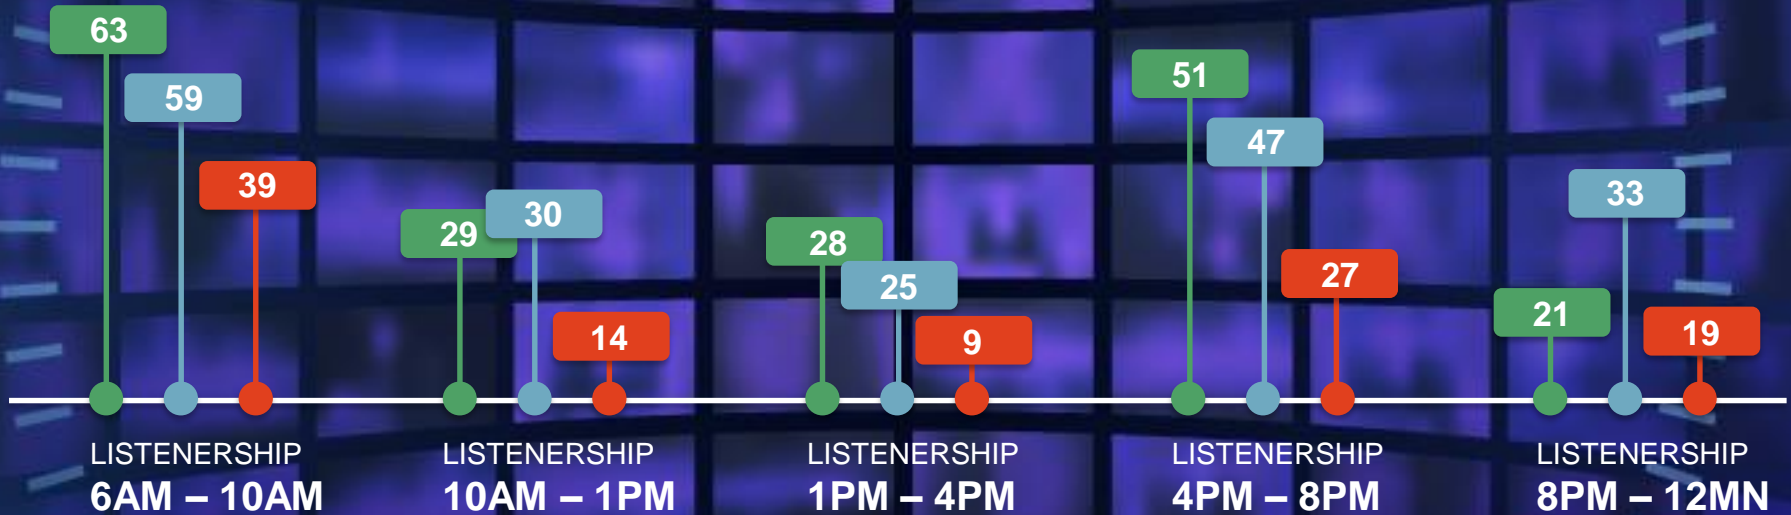

Kuching Listenership

Cumulative Audience #('000)