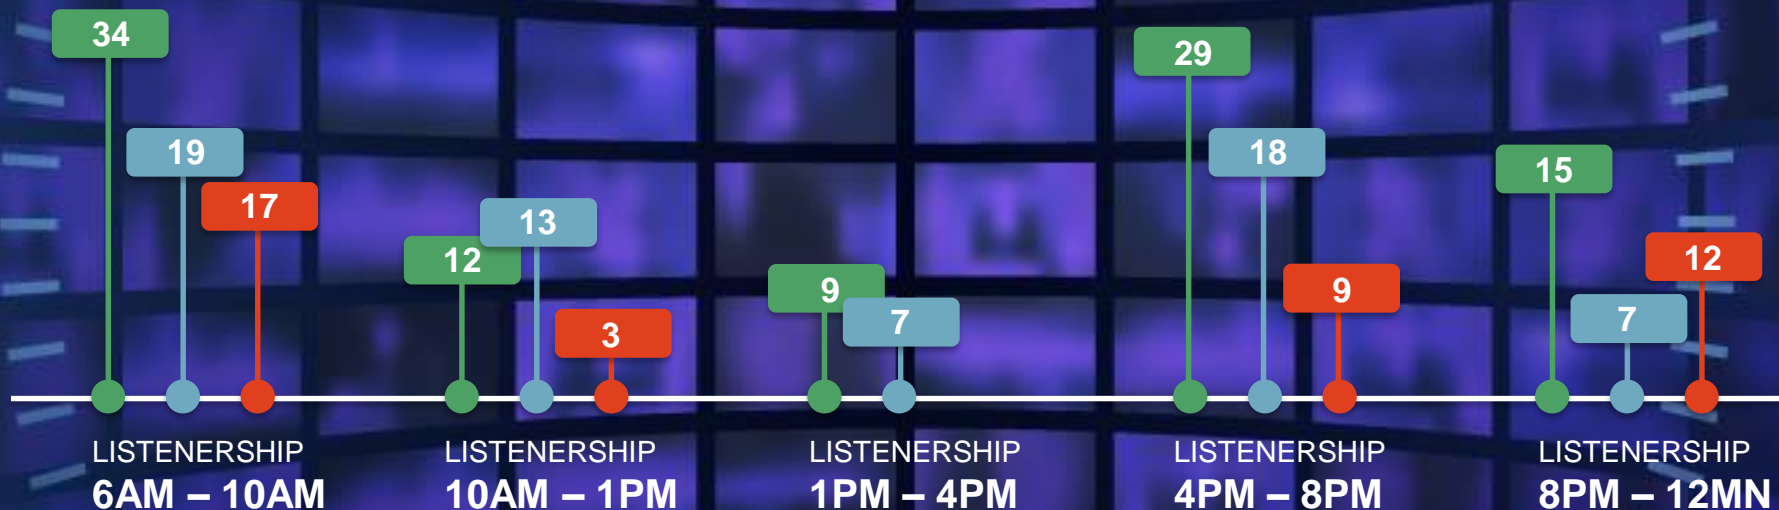

Cumulative Audience #('000)

Kuching Listenership

Cumulative Audience #('000)

Miri Listenership

Cumulative Audience #('000)

Our Brands

Sabah and Sarawak Demographics

Our Brands

(‘000)

(‘000)

(‘000)

EM 385	EM 182	EM 291
PM 6,165	PM 1,977	PM 2,431
TOTAL 6,550	TOTAL 2,159	TOTAL 2,722

Cumulative Audience #('000)

**When Malaysians
aren't listening, we're
breaking the Internet.**

Sarawak Social Media