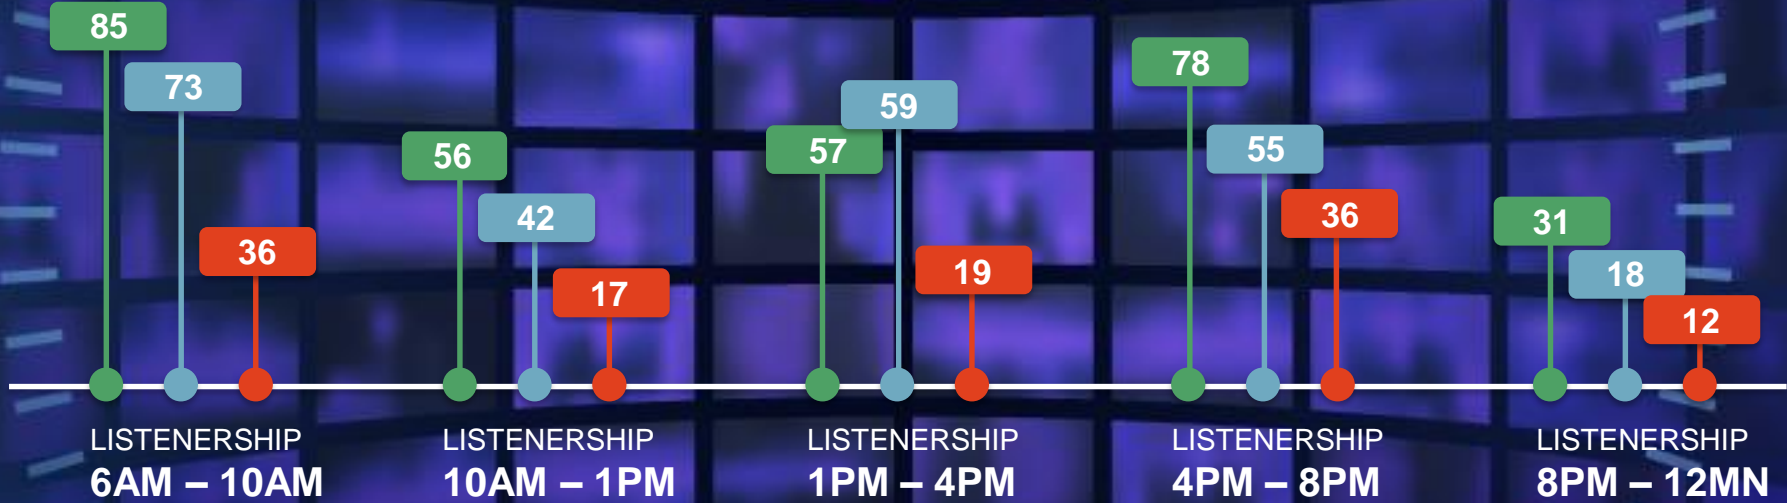

Our Brands Exclusive Audience

Sabah Listenership

Cumulative Audience #('000)

Kota Kinabalu Listenership

Cumulative Audience #('000)

Sandakan Listenership

Cumulative Audience #('000)

Sarawak Listenership

(‘000)

(‘000)

(‘000)

EM 385	EM 182	EM 291
PM 6,165	PM 1,977	PM 2,431
TOTAL 6,550	TOTAL 2,159	TOTAL 2,722

Cumulative Audience #('000)

**When Malaysians
aren't listening, we're
breaking the Internet.**

Sarawak Social Media