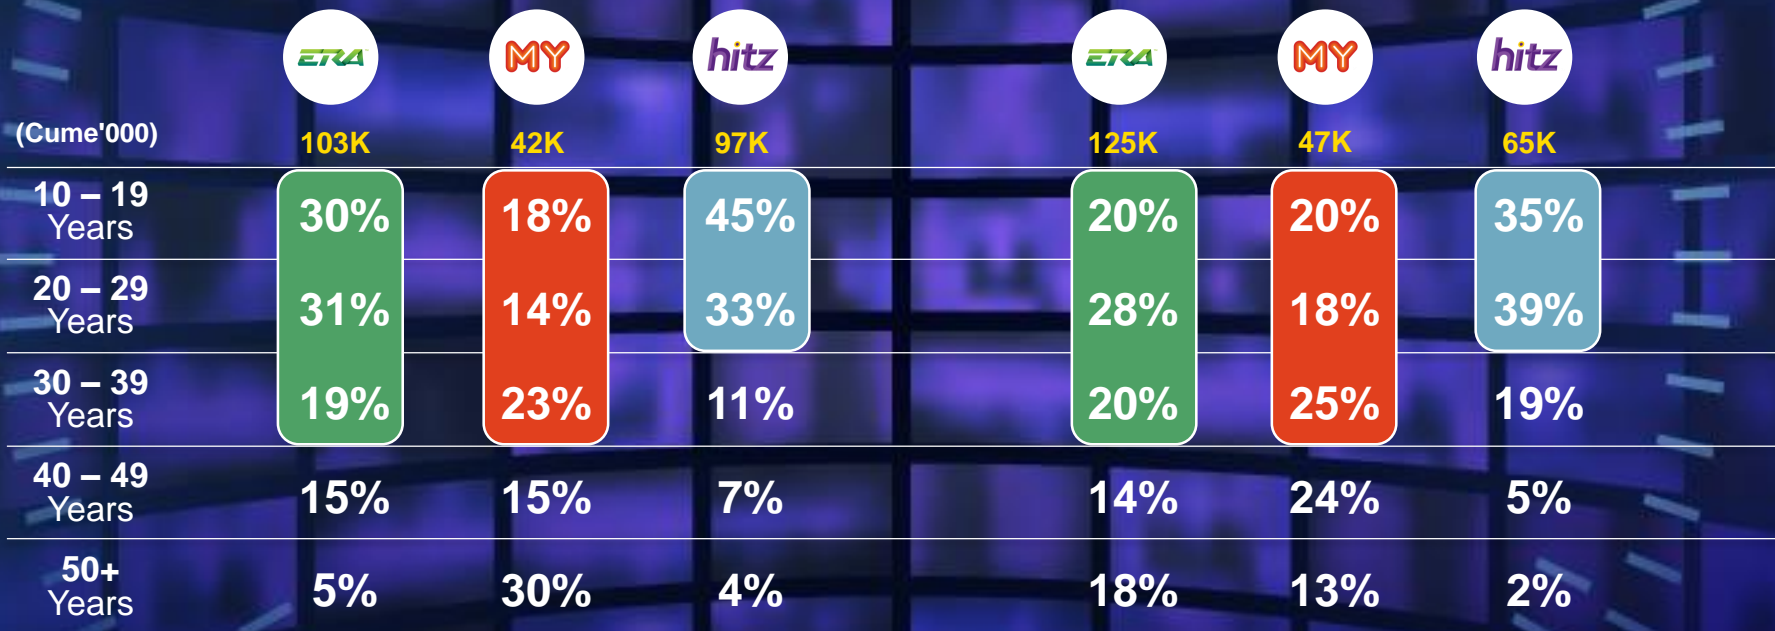

Our Brands

Kota Kinabalu and Sandakan Demographics

Kota Kinabalu

Sandakan