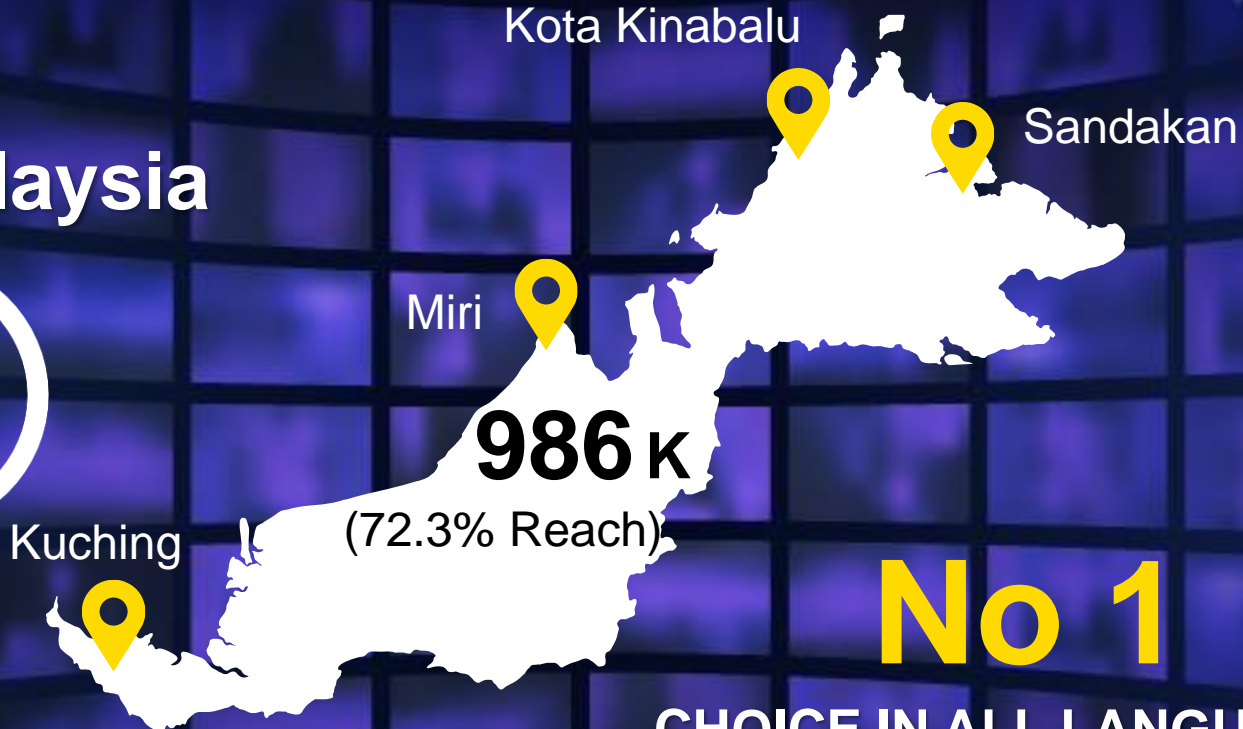

East Malaysia

CHOICE IN ALL LANGUAGES
Malay, Chinese & English

Our Brands Reach In Sabah

ETRA™

228 K

Listeners

MY

89 K

Listeners

hitz

162 K

Listeners

Our Brands Reach In Sabah

Kota Kinabalu and Sandakan

Kota Kinabalu

103 k

Listeners

42 k

Listeners

97 k

Listeners

Sandakan

125 k

Listeners

47 k

Listeners

65 k

Listeners

Our Brands Reach In Sarawak

157 k
Listeners

93 k
Listeners

128 k
Listeners