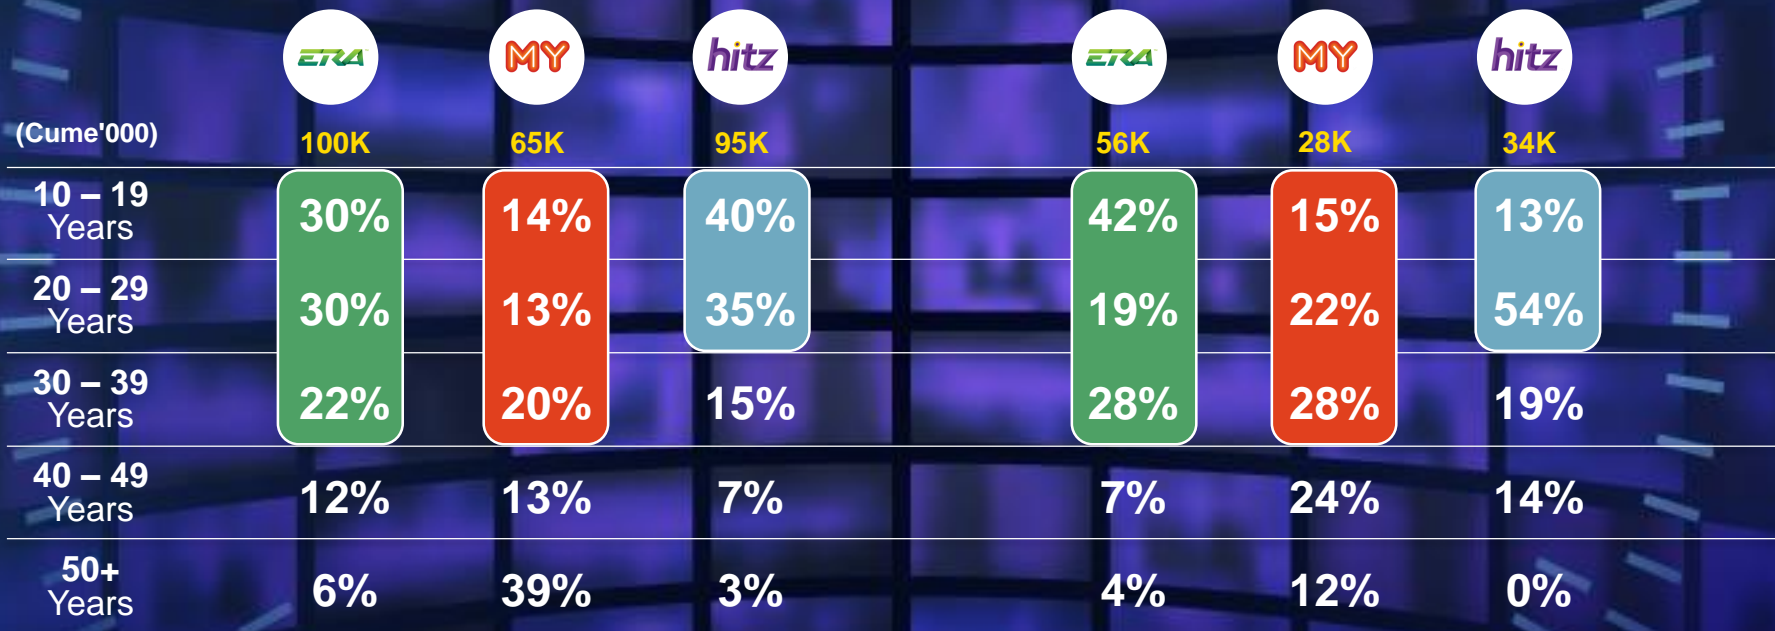

Cumulative Audience #('000)

Kuching Listenership

Cumulative Audience #('000)

Miri Listenership

Cumulative Audience #('000)

Our Brands

Sabah and Sarawak Demographics

Our Brands

Kota Kinabalu and Sandakan Demographics

Kota Kinabalu

Sandakan

Our Brand

Kuching and Miri Demographics

Kuching

Miri

Our Brands Total Reach for Malaysia

(‘000)

(‘000)

(‘000)

EM 385	EM 182	EM 291
PM 6,165	PM 1,977	PM 2,431
TOTAL 6,550	TOTAL 2,159	TOTAL 2,722

Cumulative Audience #('000)

**When Malaysians
aren't listening, we're
breaking the Internet.**

Sarawak Social Media