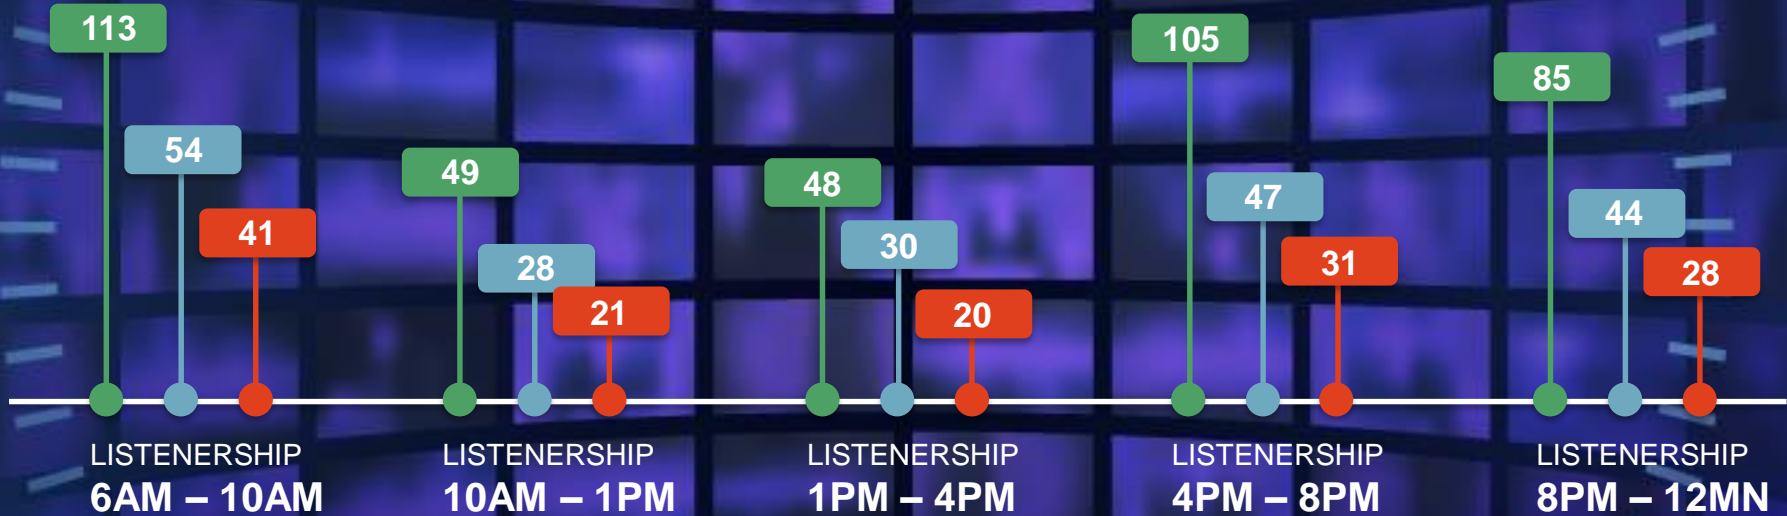

Our Brands Exclusive Audience

Sabah Listenership

Cumulative Audience #('000)

Kota Kinabalu Listenership

Cumulative Audience #('000)

Sandakan Listenership

Cumulative Audience #('000)

Sarawak Listenership

(‘000)

(‘000)

(‘000)

EM 385	EM 182	EM 291
PM 6,165	PM 1,977	PM 2,431
TOTAL 6,550	TOTAL 2,159	TOTAL 2,722

Cumulative Audience #('000)

**When Malaysians
aren't listening, we're
breaking the Internet.**

Sarawak Social Media