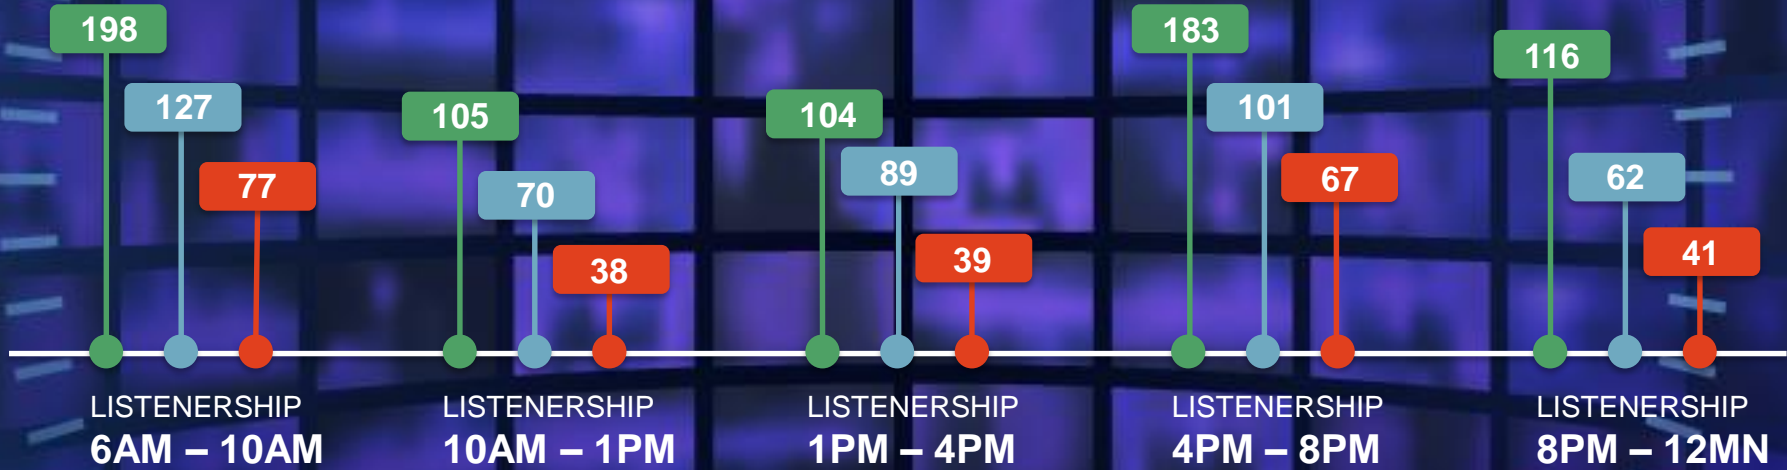

Sabah Listenership

Cumulative Audience #('000)